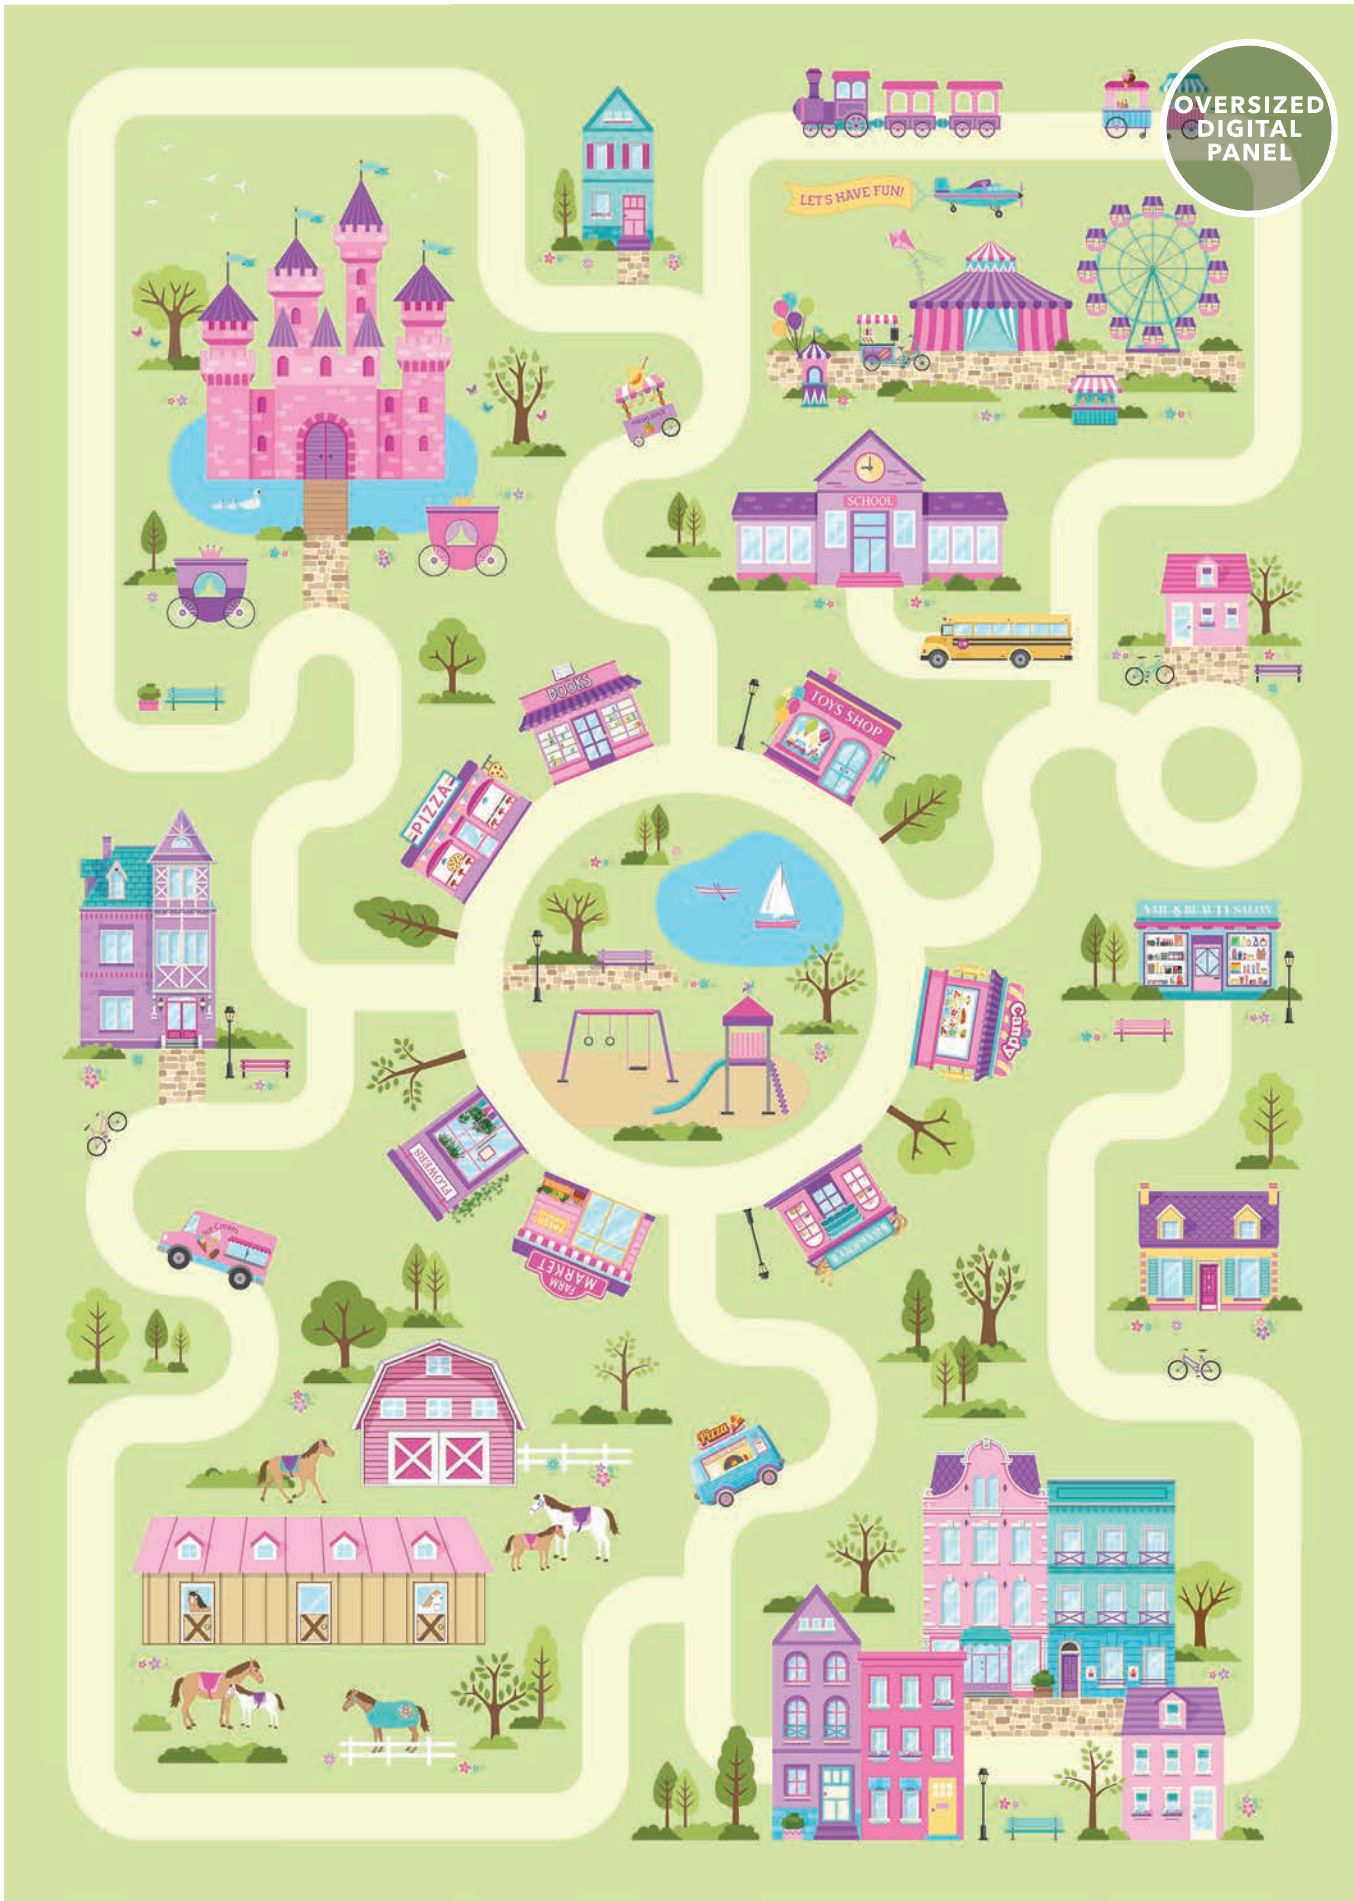

# Dreamland

by Deborah Edwards

DP24312-72 | Panel (43" x 60") | Green Multi

24321-21 | Gingham | Pink

24313-64 | Horses | Turquoise Multi

24320-21 | Check | Pink

24319-10 | Barcode Stripe | White Multi

24318-50 | Yellow Flower Toss | Yellow White

24315-52 | Icecream | Yellow Multi

24317-72 | Multi-Color Flower Toss | Green Multi

24316-10 | Dotty Dot | White Multi

24314-62 | Cupcakes | Light Turquoise Multi

24322-80 | Swiss Dot | Lavender

# *Dreamland* by Deborah Edwards

Created by Deborah Edwards, Dreamland features a 60" x 43" oversized panel print ideal for a playmat or with the addition of a border, a twin bed quilt. Little ones will have hours imaginative fun making their way around the city and the countryside visiting the castle fit for a princess, the horse stable, the city park and the fairground. There are shops that sell sweets, toys, pizza and more. Tossed ice cream treats and cupcakes, horses and flower prints coordinate with the featured panel while a variety of mix and match prints complete the collection.